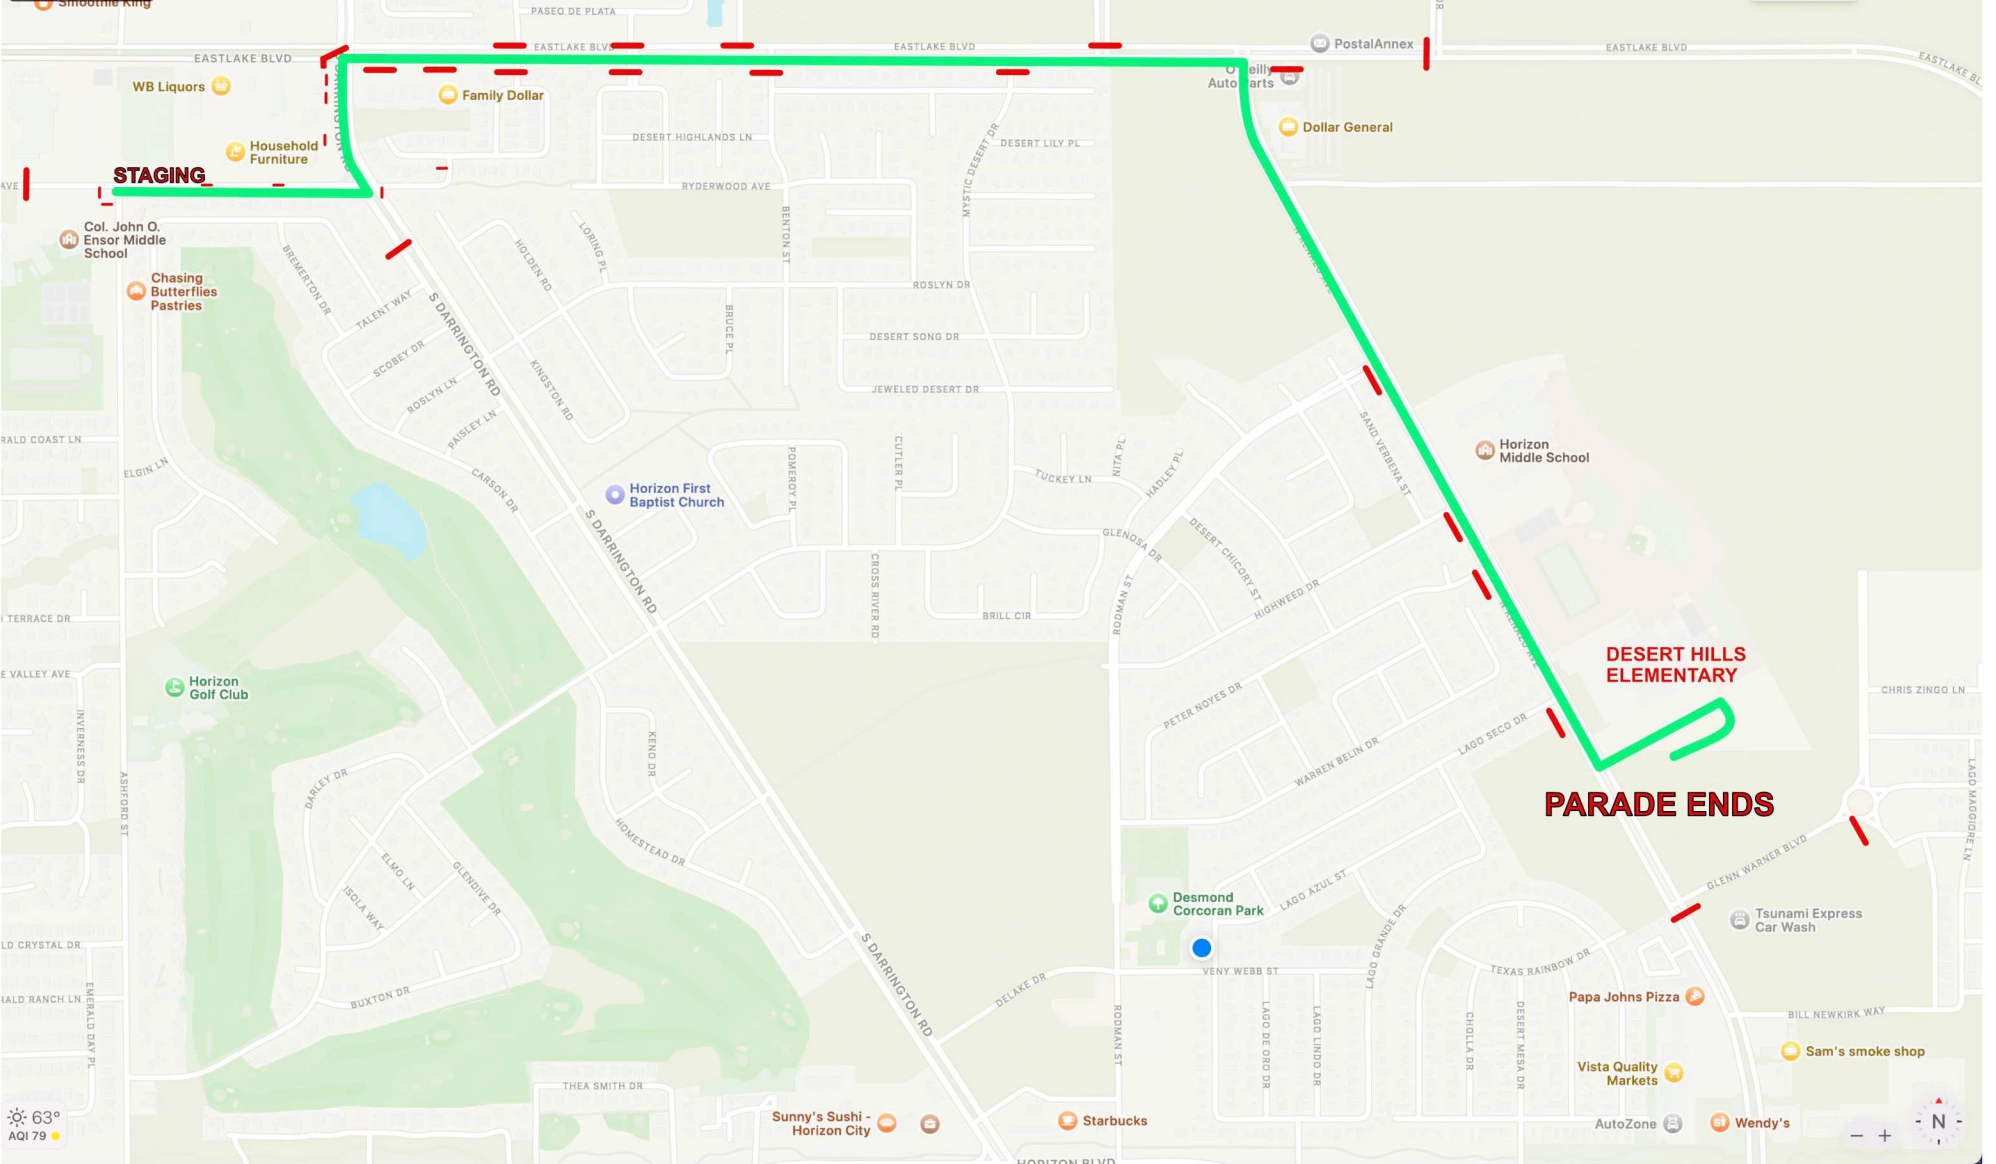

0 250 500 750 ft

Enter 3D mode

STAGING

**DESERT HILLS
ELEMENTARY**

PARADE ENDS

63°
AQI 79